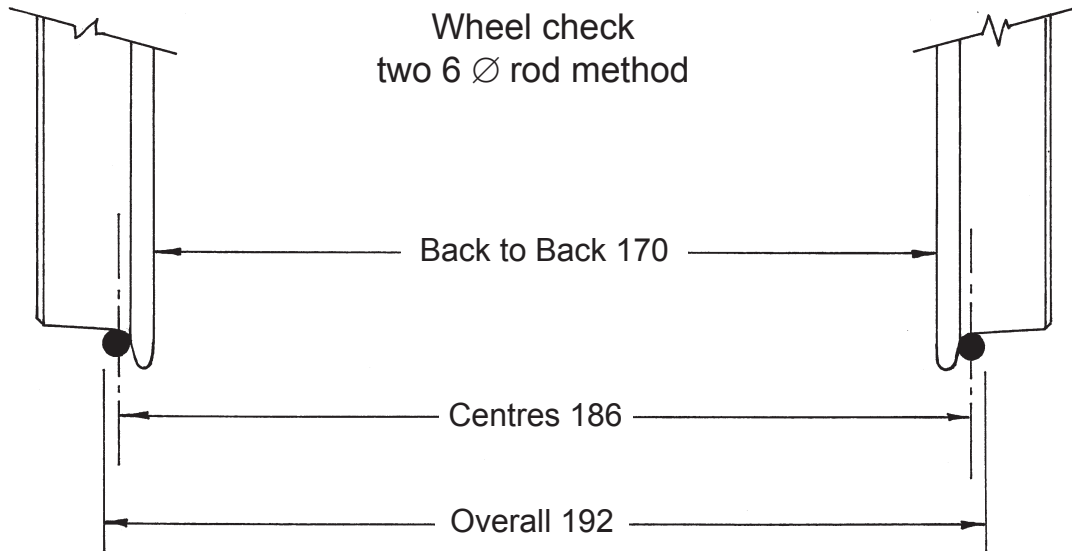

SIMPLE WHEEL CHECK AND TRACK GAUGE FOR 7¼" GAUGE

If this gauge will pass through a turnout so will the above wheelset

Simple to make and just roll it along the track.