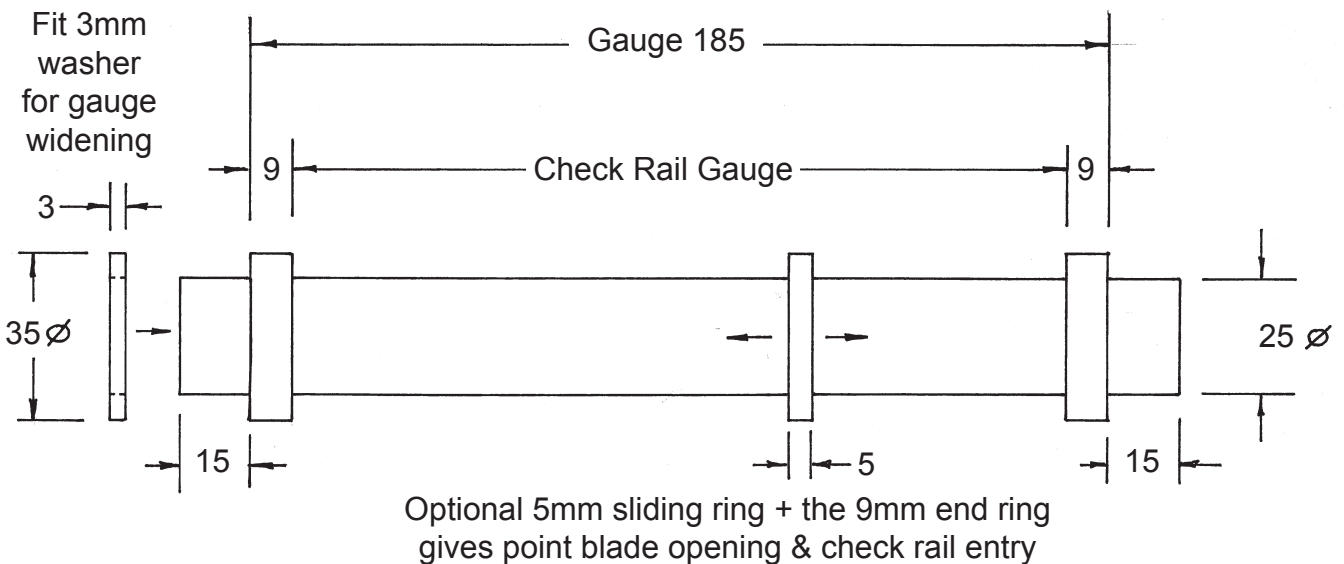

SIMPLE WHEEL CHECK AND TRACK GAUGE FOR 7¼" GAUGE

If this gauge will pass through a turnout so will the above wheelset

Simple to make and just roll it along the track.